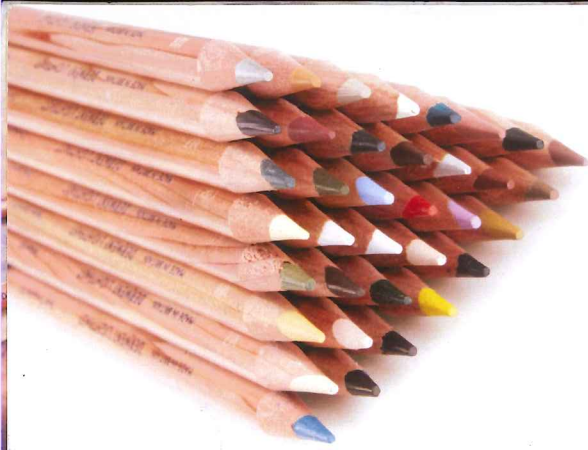

colourstock
the fine art of distribution

Tel. 00 31 (0) 113 - 307100 | order@colourstock.nl

100% Lightfast Oil-based Coloured Pencils

Derwent's first oil-based coloured pencil, 100% lightfast and with a smooth texture that is a real joy to work with.

The revolutionary core is resistant to prolonged colour change, ensuring artwork will not fade for up to 100 years under museum conditions. Derwent Lightfast pencils are oil-based, smooth and creamy with a beautiful laydown of rich colour. What's more, they can even be used with a medium giving a painterly effect when dissolved.

- ▶ 100% Lightfast
- ▶ Oil-based, complying with ASTM D-6901 and Blue Wool Scale ISO 105
- ▶ Compatible with oil mediums
- ▶ Strong point for detailed drawing
- ▶ Available in 36 vivid and opaque colours

36 COLOURS AVAILABLE NOW

					LF						LF
	Sun Yellow	●	●	●	V	1					
	Champagne		●	●	V	1					
	Yellow Ochre	●	●	●	V	1					
	Sandstone	●	●	●	V	1					
	Flesh Pink			●	V	1					
	Salmon	●	●	●	V	1					
	Sienna			●	V	1					
	Scarlet	●	●	●	V	1					
	Ruby Earth		●	●	V	1					
	Oyster			●	V	1					
	Heather		●	●	V	1					
	Nightshade			●	V	1					
	Violet	●	●	●	V	1					
	Blue Violet		●	●	V	1					
	Mid Ultramarine	●	●	●	V	1					
	Arctic			●	V	1					
	Dark Turquoise		●	●	V	1					
	Mallard Green	●	●	●	V	1					
	Racing Green		●	●	V	1					
	Spruce Green			●	V	1					
	Olive Earth			●	V	1					
	Forest			●	V	1					
	Seaweed		●	●	V	1					
	Van Dyke Brown		●	●	V	1					
	Venetian Red		●	●	V	1					
	Sepia (Red)			●	V	1					
	Natural Brown	●	●	●	V	1					
	Chocolate		●	●	V	1					
	Brown Ochre	●	●	●	V	1					
	Wheat		●	●	V	1					
	Warm Grey			●	V	1					
	Cloud Grey			●	V	1					
	Mist		●	●	V	1					
	Midnight Black			●	V	1					
	Black	●	●	●	V	1					
	White	●	●	●	V	1					